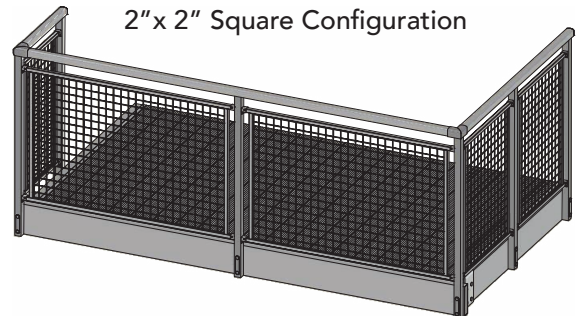

Toasted Marshmallow

Twilight Sun

Moonlight Kiss

TAILORED SIZES AVAILABLE:

Contact your Levanté® Representative for details.

OPEN MID-RAIL PANELS
5/8" Square Pickets - 3-1/2" O.C.

PICKET INSERT PANELS
5/8" Square Pickets - 3-1/2" O.C.

GLASS PANELS
3/8" Clear Tempered Glass

MESH PANELS
2" x 2" Square Configuration

BALCONY DETAIL

LEVANTÉ
ARCHITECTURAL ALUMINUM

FOR MORE INFORMATION ON
LEVANTÉ® ARCHITECTURAL ALUMINUM:

VISIT: www.levantaluminum.com | CALL: 800.224.2995