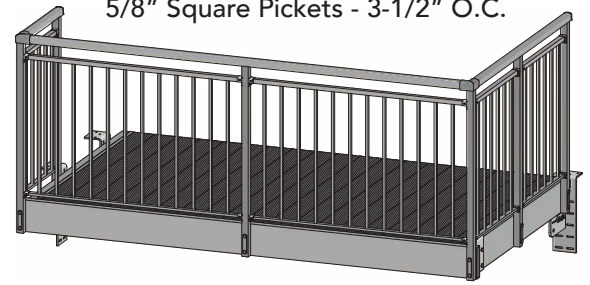

Toasted Marshmallow

Twilight Sun

Moonlight Kiss

TAILORED SIZES AVAILABLE:

Contact your Levanté® Representative for details.

OPEN MID-RAIL PANELS
5/8" Square Pickets - 3-1/2" O.C.

PICKET INSERT PANELS
5/8" Square Pickets - 3-1/2" O.C.

GLASS PANELS
3/8" Clear Tempered Glass

MESH PANELS
2" x 2" Square Configuration

BALCONY DETAIL

LEVANTÉ
ARCHITECTURAL ALUMINUM

FOR MORE INFORMATION ON
LEVANTÉ® ARCHITECTURAL ALUMINUM:

VISIT: www.levantaluminum.com | CALL: 800.224.2995