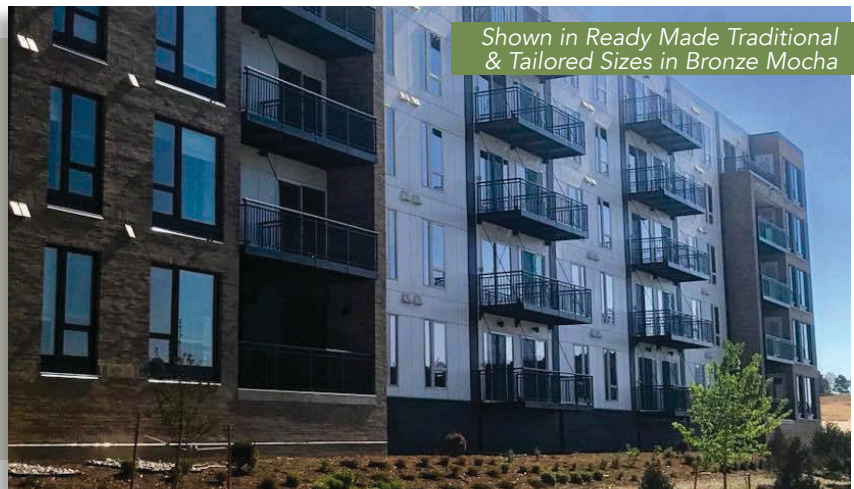

LEVANTÉ[®]
ARCHITECTURAL ALUMINUM

Balconies by Levanté[®]

Building or Specifying a Project with Outdoor Balconies?

Balconies by Levante[®] come in standard and custom sizes and are styled for durability, ergonomics, and ease of installation. Each project is certified by an outside Engineering firm providing you and your contractor or building owner peace of mind.

Shown in Pure White

BALCONIES BY LEVANTE ARE:

- Joistless up to 7 ft. (typical spans are 12-24"). This joist free installation leaves the bottom side with a clean smooth look for the neighbors underneath.
- Designed with a unique universal mounting bracket system (patent pending) allowing for multiple façade thicknesses. Our universal mounting bracket is engineered to complement our double rod hanging system.
- Bracket connections minimize the opportunity for water intrusion issues vs. a traditional ledger board installation.
- Fabricated with multiple options for railing including open mid-rail, picket, glass and more! (See reverse side for details).
- Available in three popular colors: Charcoal Black, Bronze Mocha, and Pure White. All colors have a textured finish which does not impact color.
- Rails are placed to optimize total usable square footage maximizing value for the owner.
- Easy to install! Shipped to site partially assembled (you connect rails to deck frame) in four pieces plus hardware. Installation instructions and videos are available.
- Backed by a 5-Year Finish Warranty.

Shown in Charcoal Black Rails & Trim with Pure White Deck

Shown in Ready Made Traditional & Tailored Sizes in Bronze Mocha

READY-MADE TRADITIONAL SIZES:

5' x 8' | 5' x 10' | 6' x 10' | 5' x 12' | 6' x 12'