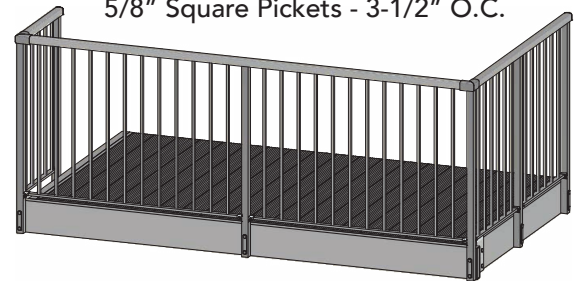

Toasted Marshmallow

Twilight Sun

Moonlight Kiss

TAILORED SIZES AVAILABLE:

Contact your Levanté® Representative for details.

OPEN MID-RAIL PANELS
5/8" Square Pickets - 3-1/2" O.C.

PICKET INSERT PANELS
5/8" Square Pickets - 3-1/2" O.C.

GLASS PANELS
3/8" Clear Tempered Glass

MESH PANELS
2" x 2" Square Configuration

BALCONY DETAIL

LEVANTÉ
ARCHITECTURAL ALUMINUM

FOR MORE INFORMATION ON
LEVANTÉ® ARCHITECTURAL ALUMINUM:

VISIT: www.levantaluminum.com | CALL: 800.224.2995