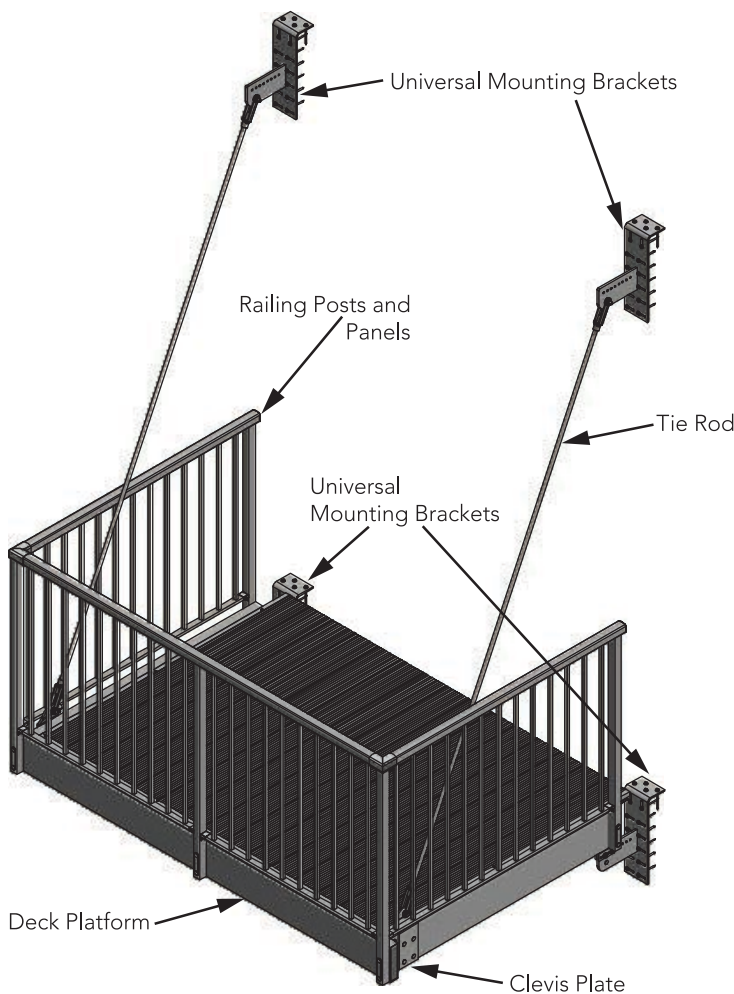

Shown in Pure White

BALCONIES BY LEVANTE ARE:

- Joistless up to 7 ft. (typical spans are 12-24"). This joist free installation leaves the bottom side with a clean smooth look for the neighbors underneath.
- Designed with a unique universal mounting bracket system (patent pending) allowing for multiple façade thicknesses. Our universal mounting bracket is engineered to complement our double rod hanging system.
- Bracket connections minimize the opportunity for water intrusion issues vs. a traditional ledger board installation.
- Fabricated with multiple options for railing including open mid-rail, picket, glass and more! (See reverse side for details).
- Available in three popular colors: Charcoal Black, Bronze Mocha, and Pure White. All colors have a textured finish which does not impact color.
- Rails are placed to optimize total usable square footage maximizing value for the owner.
- Easy to install! Shipped to site partially assembled (you connect rails to deck frame) in four pieces plus hardware. Installation instructions and videos are available.
- Backed by a 5-Year Finish Warranty.

Toasted Marshmallow

Twilight Sun

Moonlight Kiss

TAILORED SIZES AVAILABLE:

Contact your Levanté® Representative for details.

OPEN MID-RAIL PANELS
5/8" Square Pickets - 3-1/2" O.C.

PICKET INSERT PANELS
5/8" Square Pickets - 3-1/2" O.C.

GLASS PANELS
3/8" Clear Tempered Glass

MESH PANELS
2" x 2" Square Configuration

BALCONY DETAIL

LEVANTÉ
ARCHITECTURAL ALUMINUM

FOR MORE INFORMATION ON
LEVANTÉ® ARCHITECTURAL ALUMINUM:

VISIT: www.levantaluminum.com | CALL: 800.224.2995