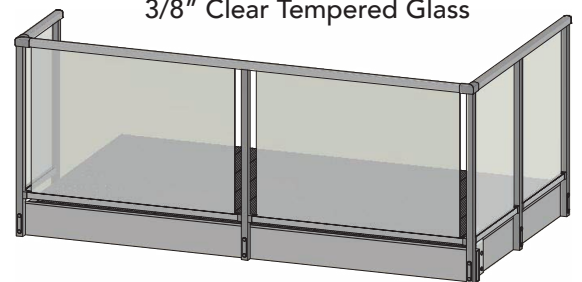

Shown in Pure White

BALCONIES BY LEVANTE ARE:

- Joistless up to 7 ft. (typical spans are 12-24"). This joist free installation leaves the bottom side with a clean smooth look for the neighbors underneath.
- Designed with a unique universal mounting bracket system (patent pending) allowing for multiple façade thicknesses. Our universal mounting bracket is engineered to complement our double rod hanging system.
- Bracket connections minimize the opportunity for water intrusion issues vs. a traditional ledger board installation.
- Fabricated with multiple options for railing including open mid-rail, picket, glass and more! (See reverse side for details).
- Available in three popular colors: Charcoal Black, Bronze Mocha, and Pure White. All colors have a textured finish which does not impact color.
- Rails are placed to optimize total usable square footage maximizing value for the owner.
- Easy to install! Shipped to site partially assembled (you connect rails to deck frame) in four pieces plus hardware. Installation instructions and videos are available.
- Backed by a 5-Year Finish Warranty.

Toasted Marshmallow

Twilight Sun

Moonlight Kiss

TAILORED SIZES AVAILABLE:

Contact your Levanté® Representative for details.

OPEN MID-RAIL PANELS
5/8" Square Pickets - 3-1/2" O.C.

PICKET INSERT PANELS
5/8" Square Pickets - 3-1/2" O.C.

GLASS PANELS
3/8" Clear Tempered Glass

MESH PANELS
2" x 2" Square Configuration

BALCONY DETAIL

LEVANTÉ
ARCHITECTURAL ALUMINUM

FOR MORE INFORMATION ON
LEVANTÉ® ARCHITECTURAL ALUMINUM:

VISIT: www.levantaluminum.com | CALL: 800.224.2995